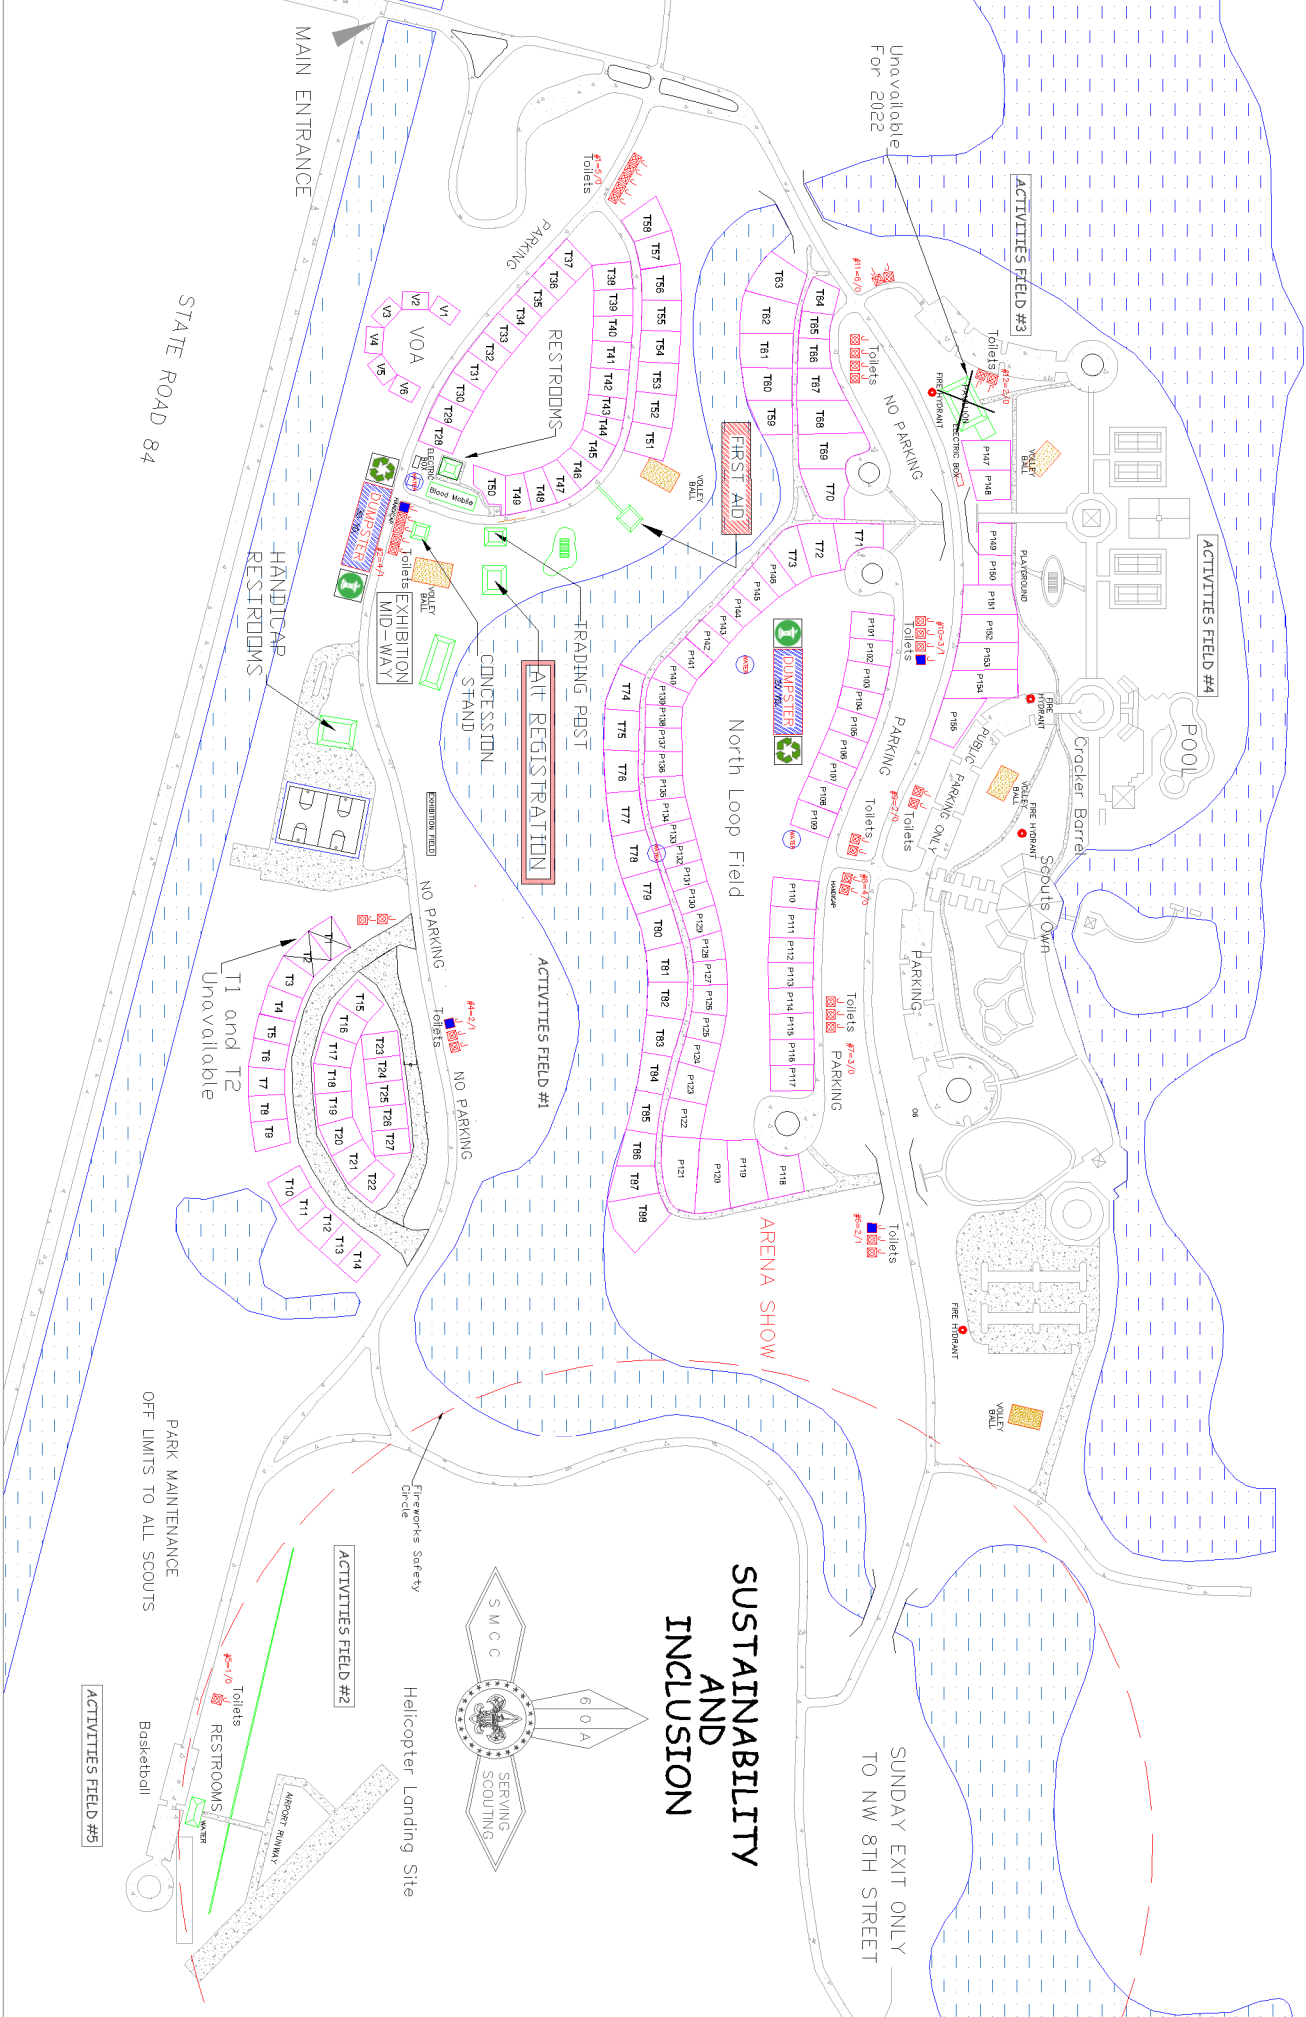

# Scoutmasters Camporee

Markham Park, Sunrise, Florida

**SUSTAINABILITY  
AND  
INCLUSION**

Helicopter Landing Site

Fireworks Society

PARK MAINTENANCE  
OFF LIMITS TO ALL SCOUTS

RESTROOMS  
Basketball

HANDICAP  
RESTROOMS

STATE ROAD 84

MAIN ENTRANCE

SUNDAY EXIT ONLY  
TO NW 8TH STREET

Unavailable  
For 2022